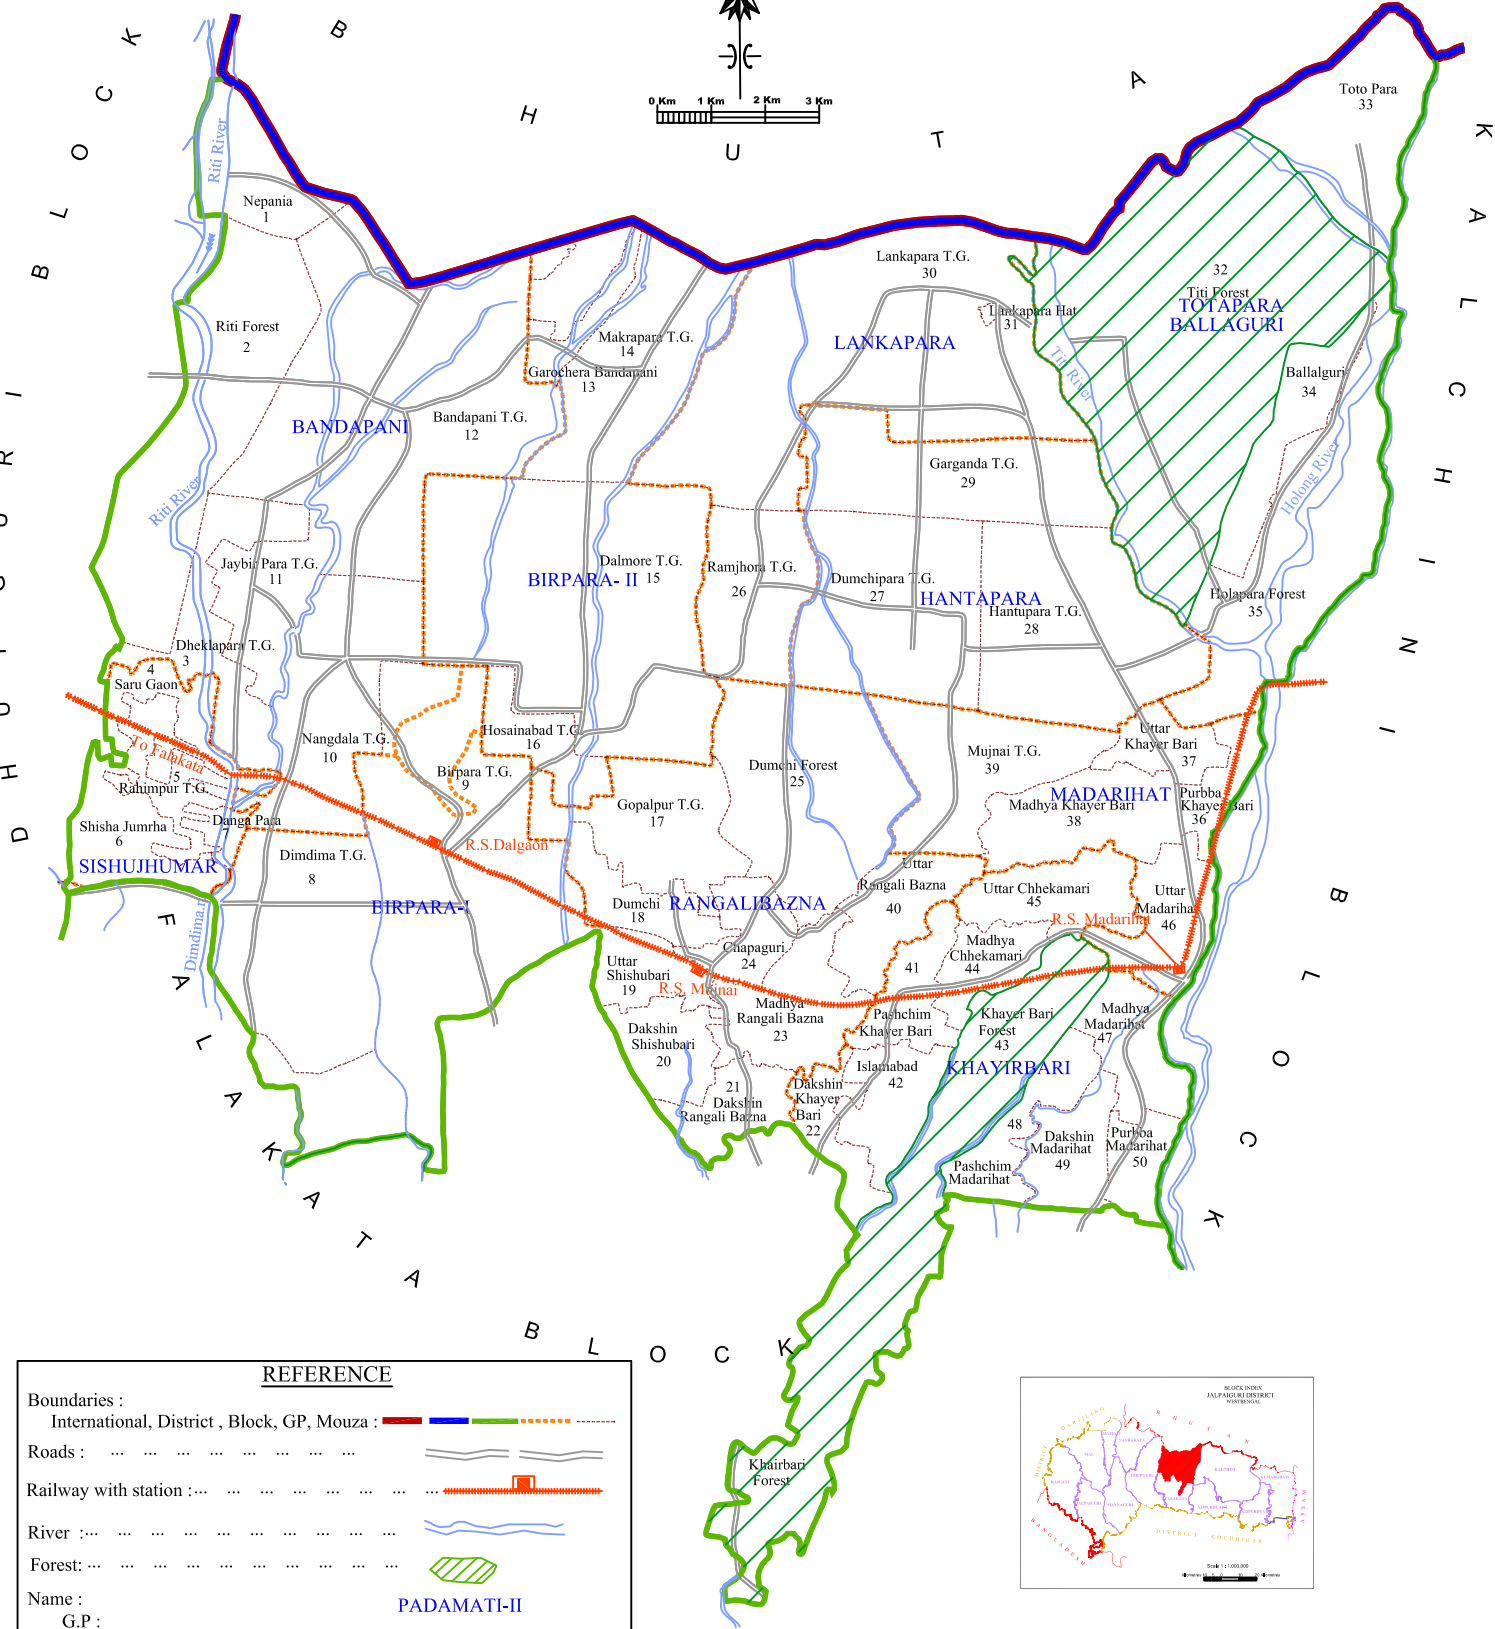

# MADARIHAT BLOCK

## REFERENCE

- Boundaries :  
 International, District, Block, GP, Mouza : ————  
 Roads : ————  
 Railway with station : ————  
 River : ————  
 Forest : ————  
 Name :  
 G.P. :  
 Mouza :

**PADAMATI-II**  
 Bara Gharia