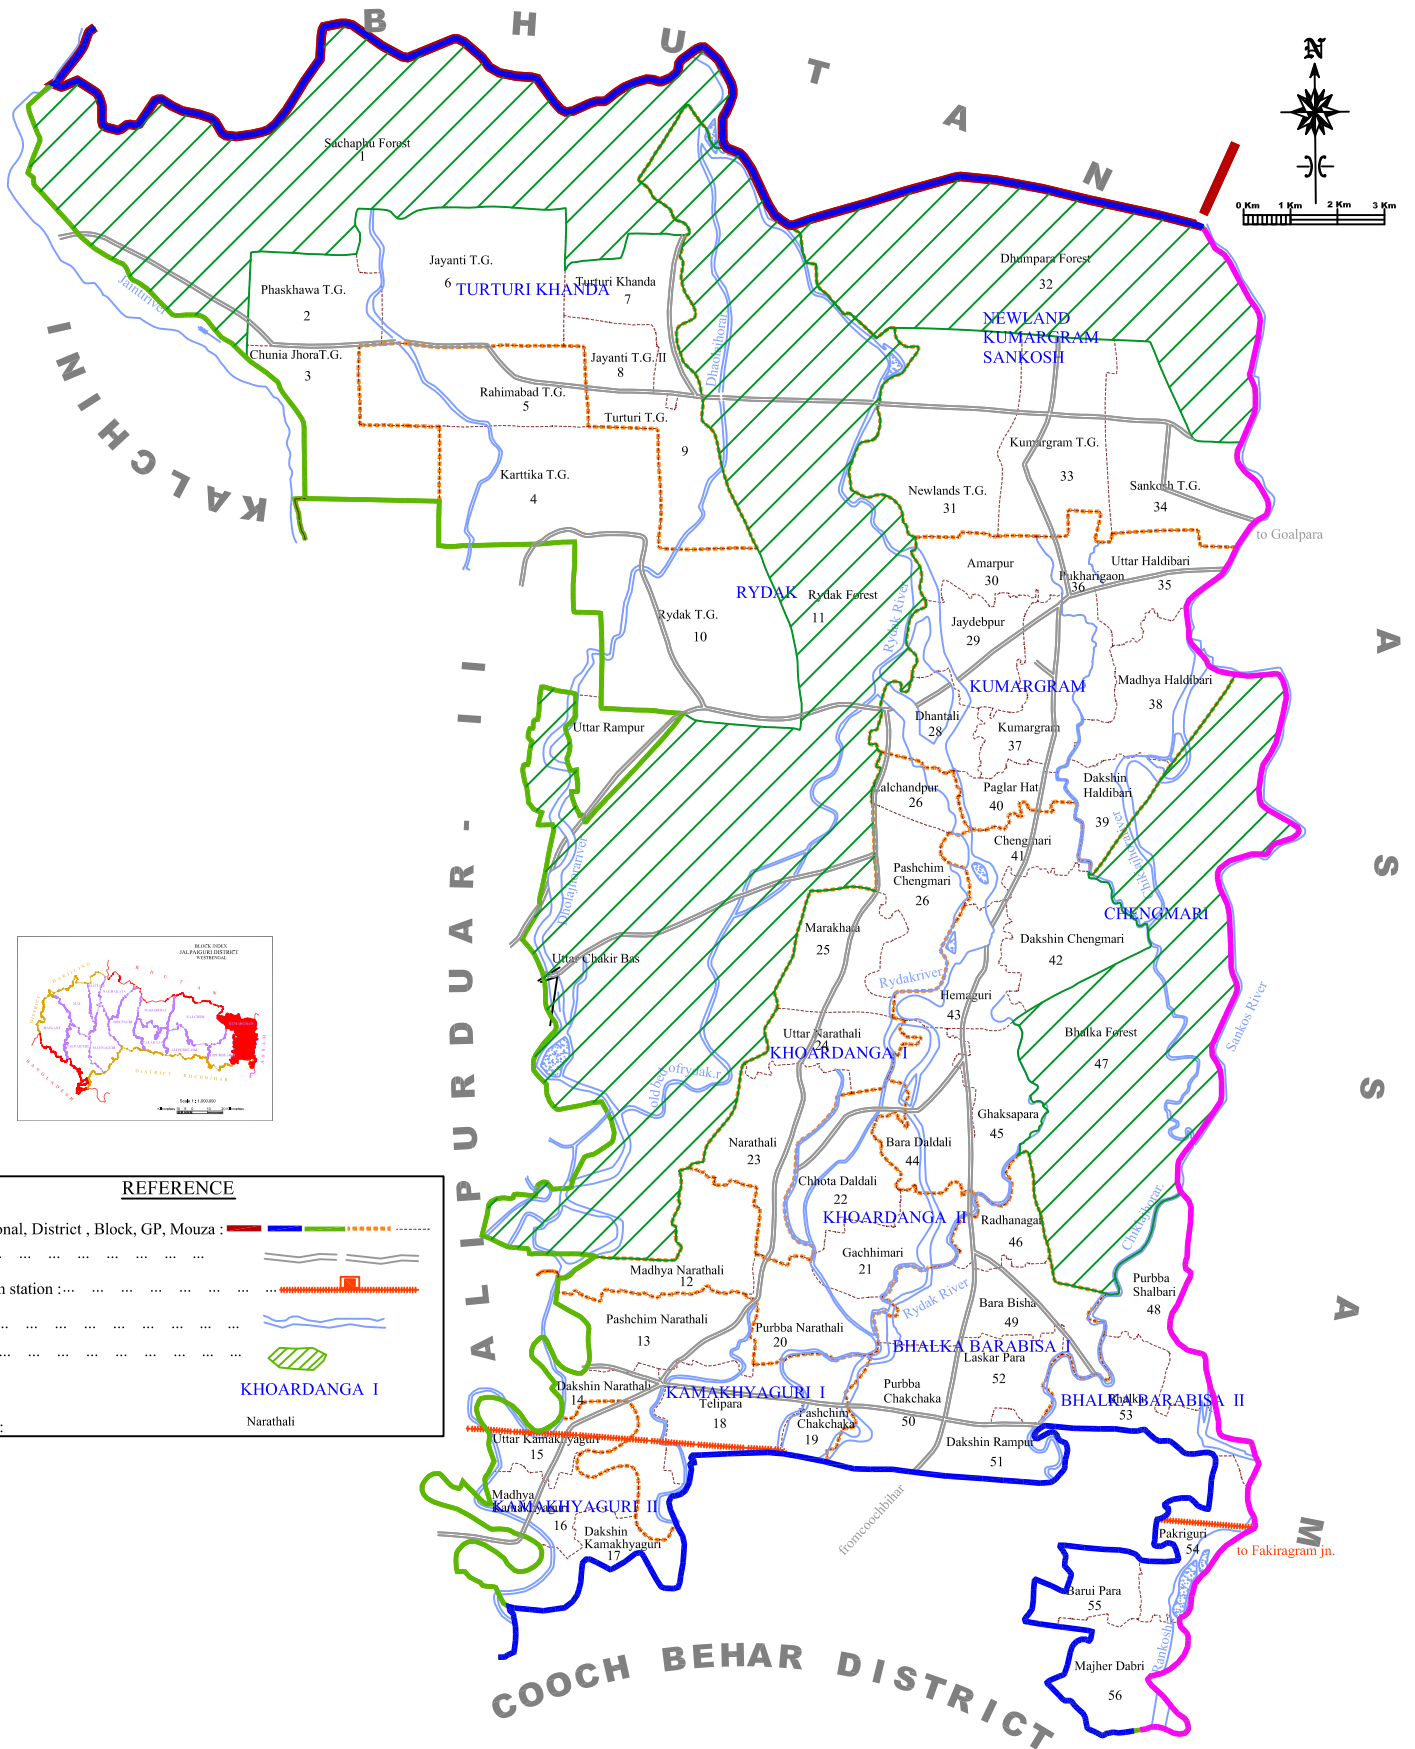

KUMARGRAM BLOCK

REFERENCE

Boundaries :
 International, District, Block, GP, Mouza : ————

Roads : ————

Railway with station : ————

River : ————

Forest : ————

Name :
 G.P. : KHOARDANGA I
 Mouza : Narathali