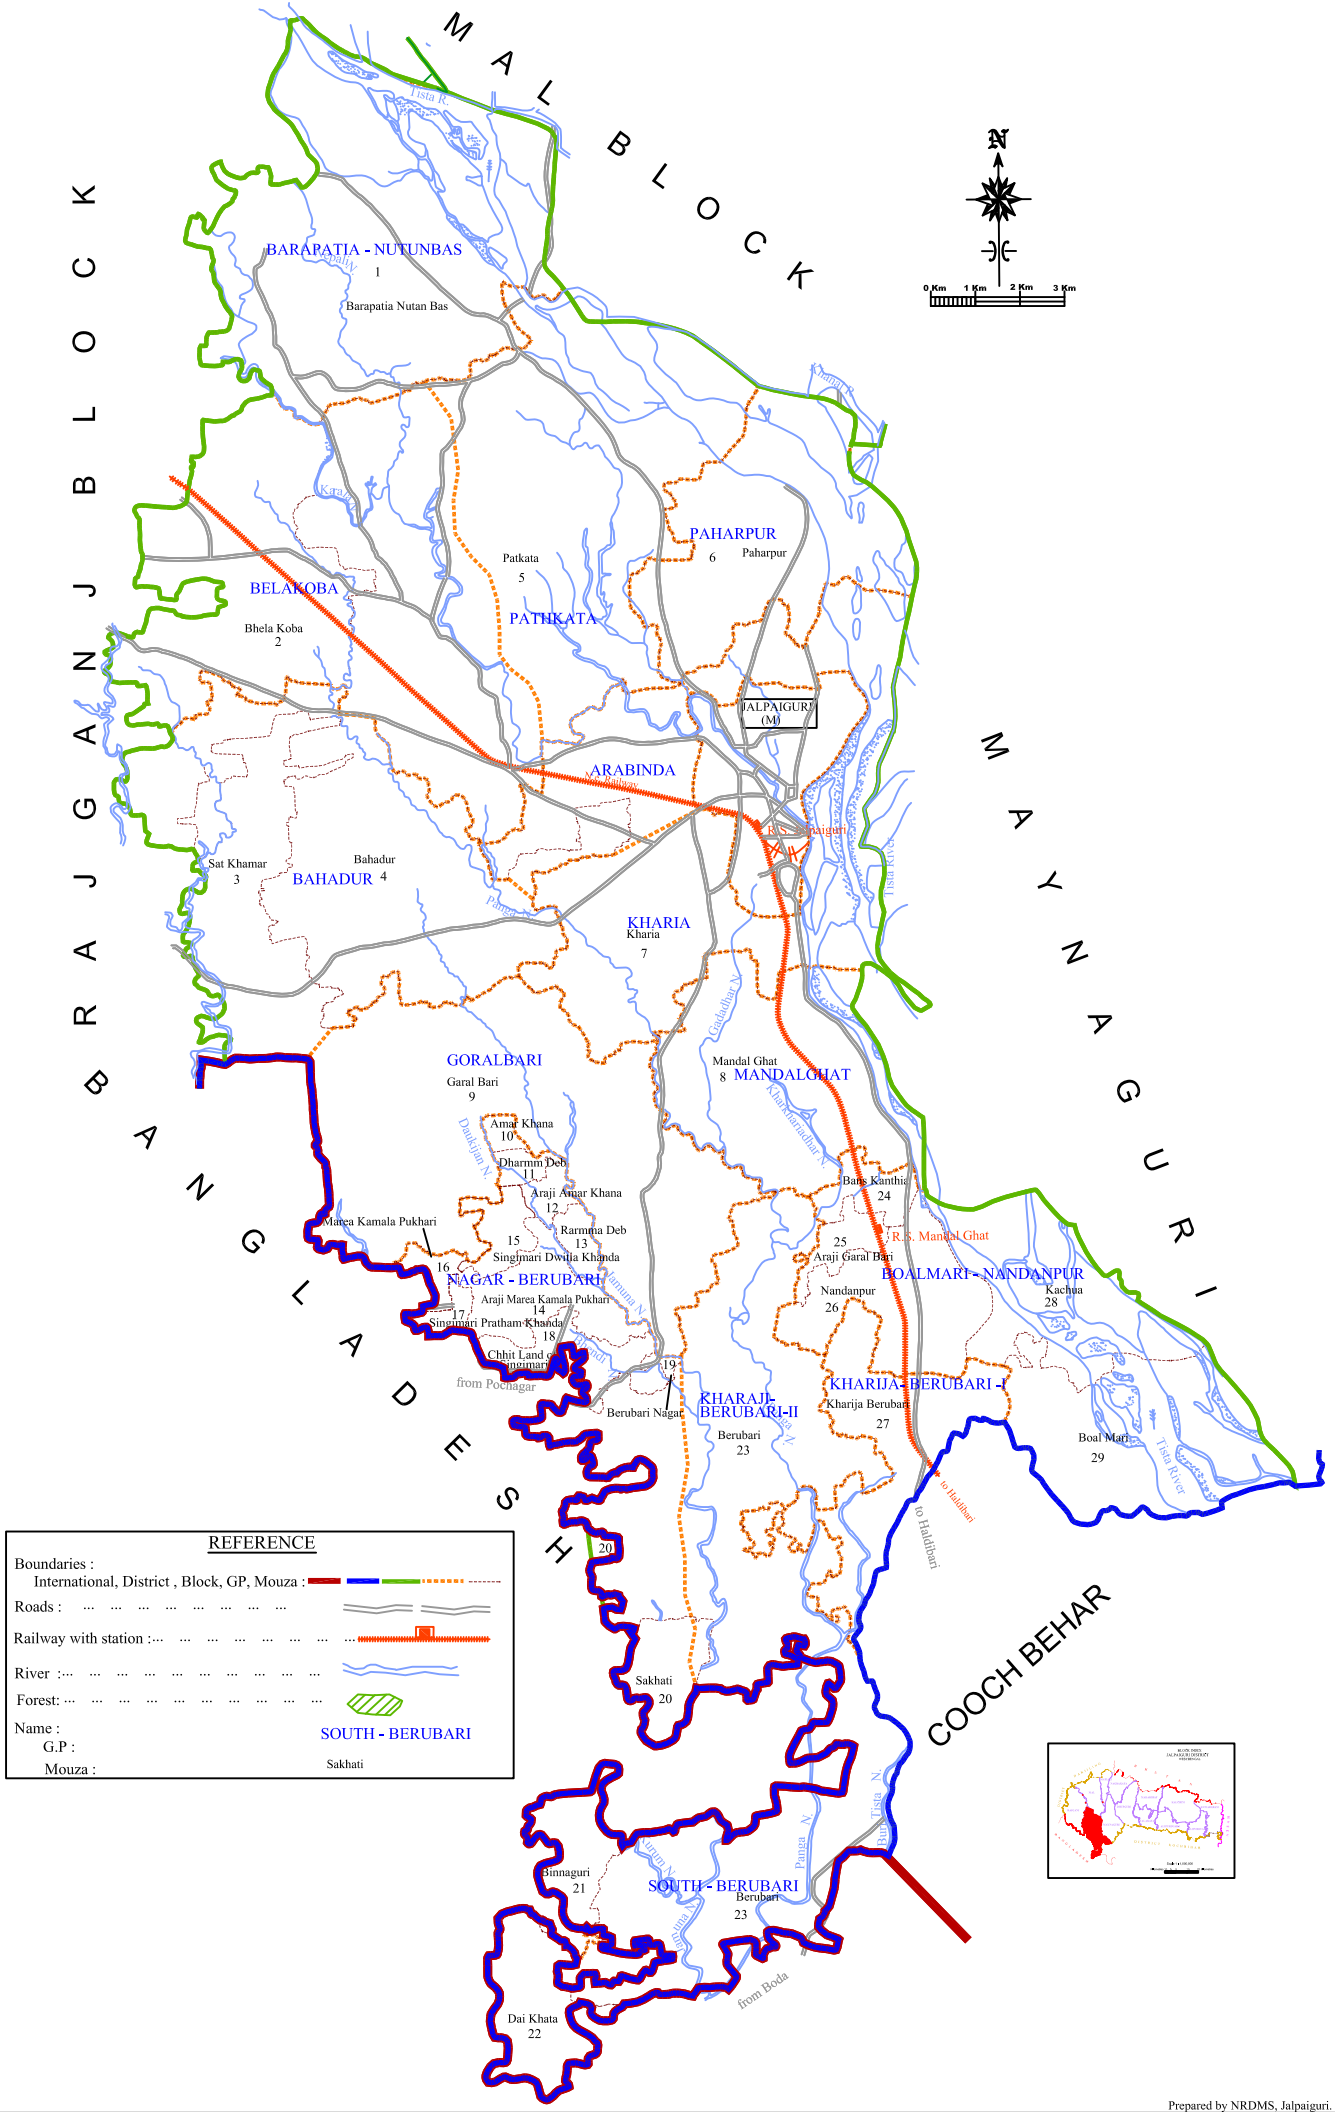

SADAR (JALPAIGURI) BLOCK

SADAR (JALPAIGURI) BLOCK

REFERENCE	
Boundaries :	
International, District, Block, GP, Mouza :	— — — — —
Roads :	— — — — —
Railway with station :	— — — — —
River :	— — — — —
Forest :	— — — — —
Name :	SOUTH - BERUBARI
G.P. :	
Mouza :	Sakhati