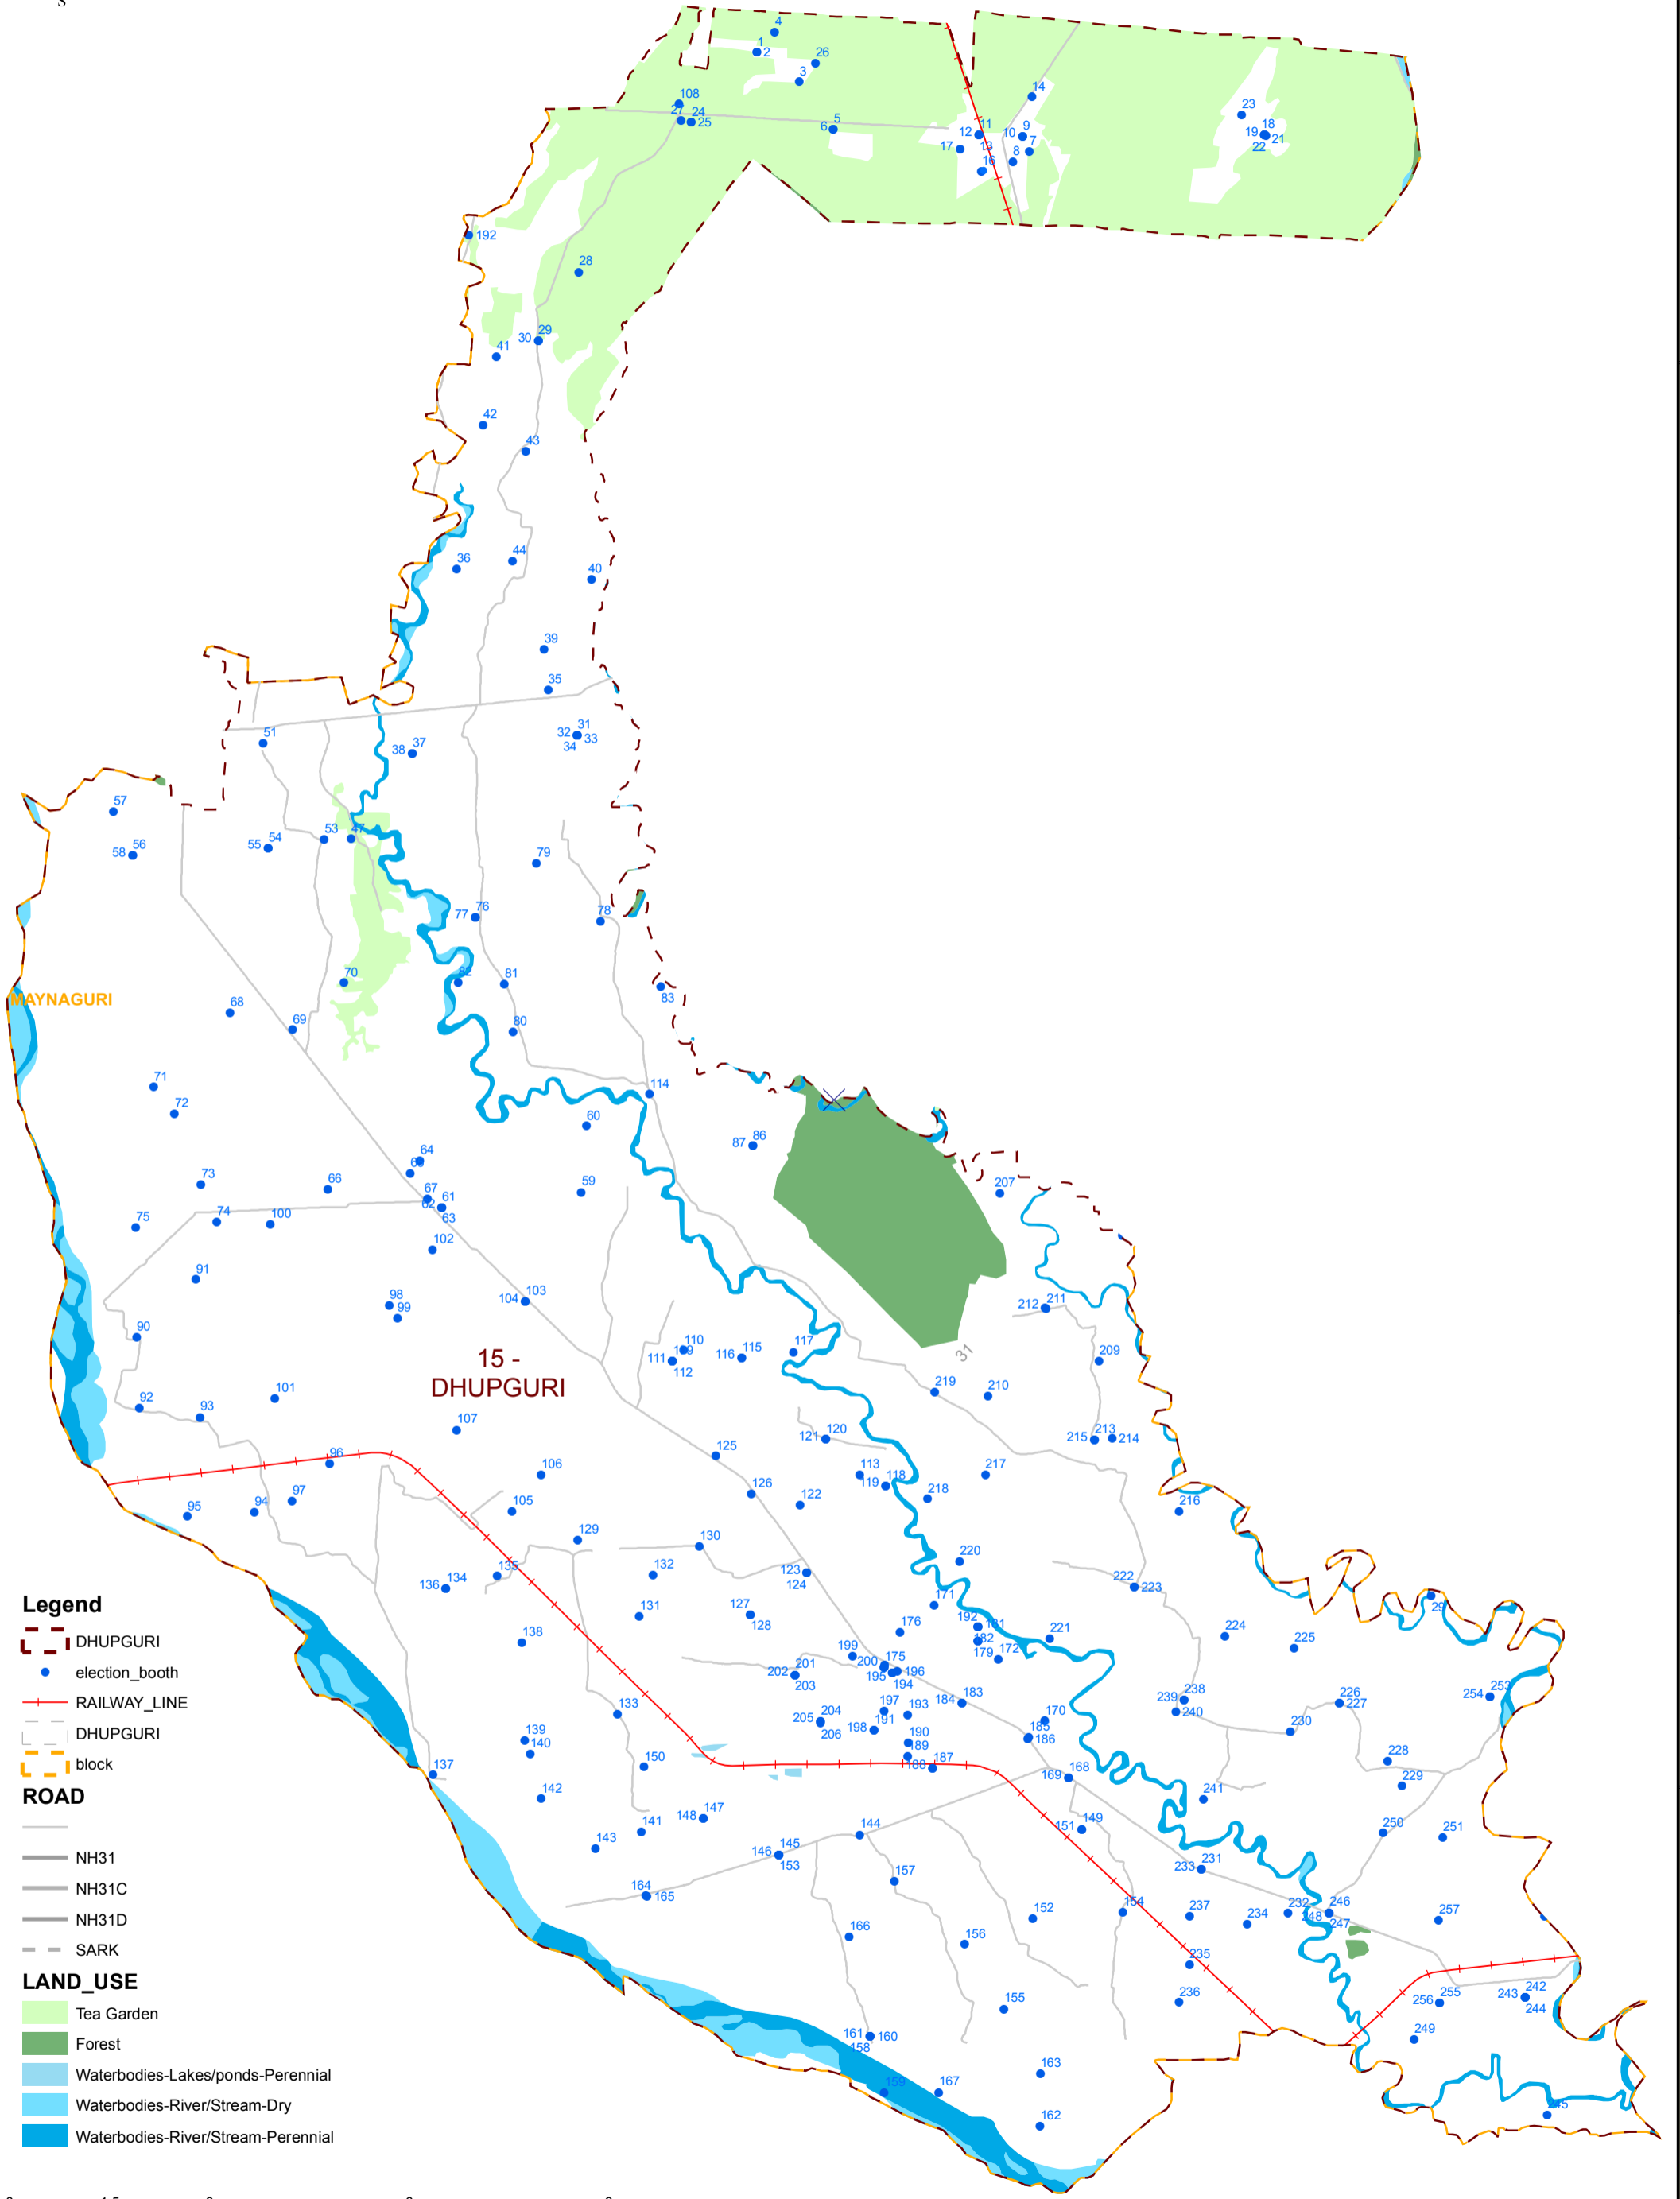

15 - DHUPGURI (SC) AC

Legend

- DHUPGURI
- election_booth
- RAILWAY_LINE
- DHUPGURI
- block

ROAD

- NH31
- NH31C
- NH31D
- SARK

LAND_USE

- Tea Garden
- Forest
- Waterbodies-Lakes/ponds-Perennial
- Waterbodies-River/Stream-Dry
- Waterbodies-River/Stream-Perennial